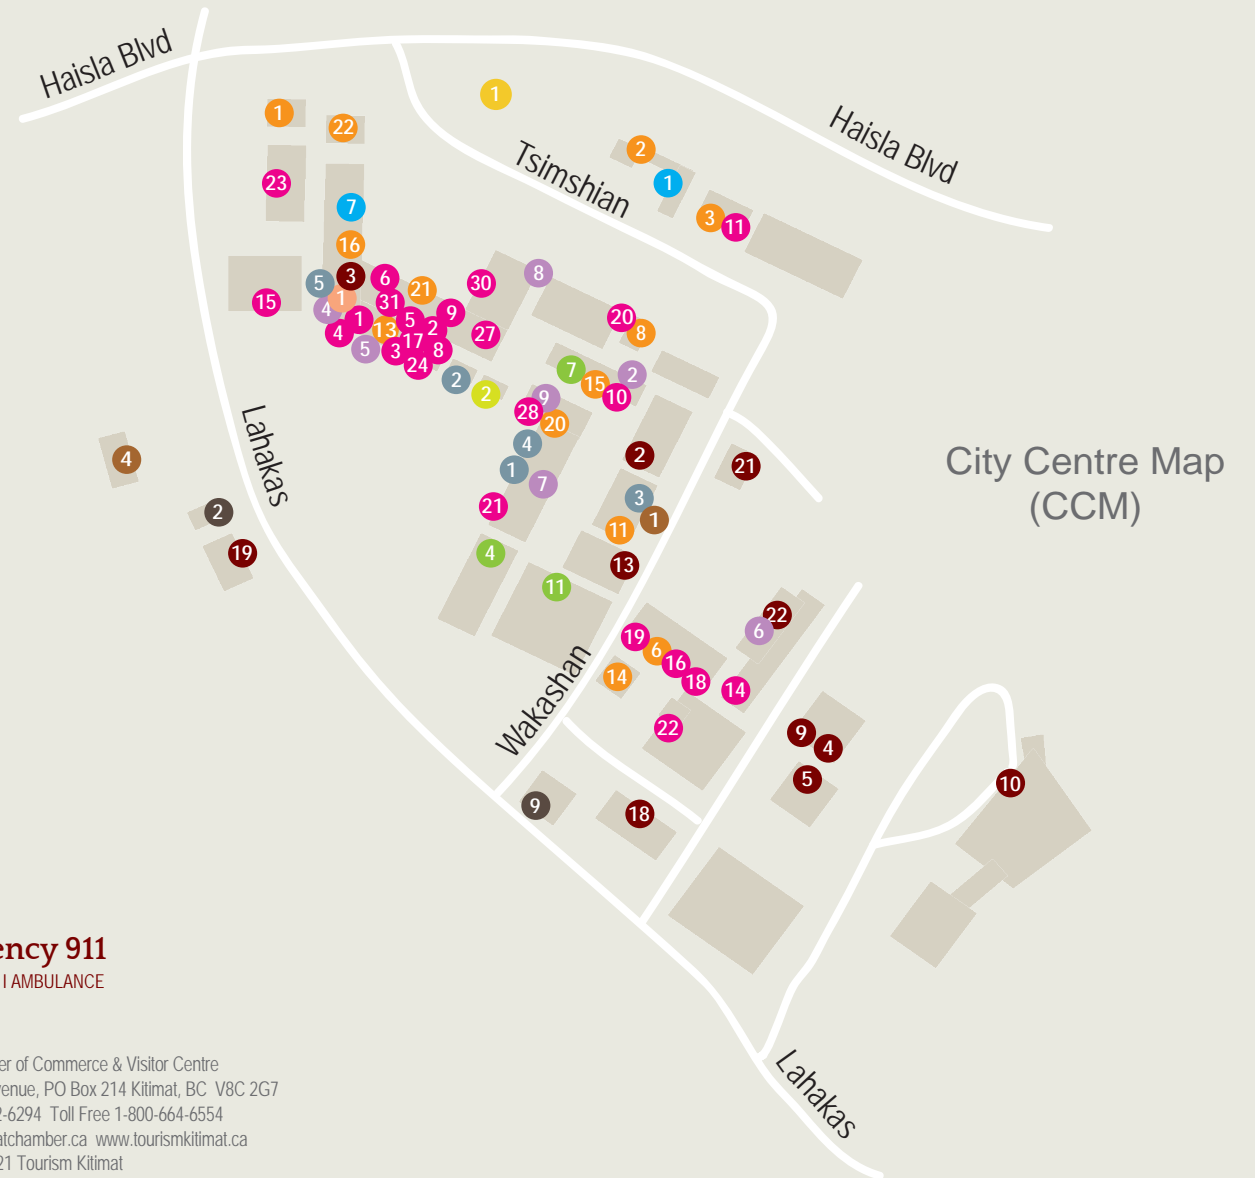

Kitimat Bound

COMMUNITY MAP

Visitor Information

1	Visitor Information Centre	2109 Forest Ave.	250-632-6294	J3
---	----------------------------	------------------	--------------	----

Recreation

1	Fire Mountain Shooting Range	Highway 37 (before Cable Car)	250-632-3151	J7
2	Hirsch Creek Golf/Winter Club	2000 Kingfisher Ave.	250-632-4653	G7
3	Kitimat Fitness Gym Inc.	107 Nechako Centre	250-632-7737	G3
4	Kitimat Ice Arena	396 City Centre	250-632-8955	CCM
5	Kitimat Sk8 Park	Nechako Centre		G3
6	Kuldo Dog Park	Kuldo Blvd.		D2
7	Pace Yourself	334 City Centre	250-632-5239	CCM
8	Riverlodge Recreation Centre	654 Columbia Ave.	250-632-8970	C3
9	Rod and Gun Club	386 Haisla Blvd.	250-632-6424	C4
10	Soccer Fields	Qualsino Blvd.		E1
11	Tamilik Jubilee Sports Complex	396 City Centre	250-632-8955	CCM

Attractions

1	Centennial Park	CCM	5	Heritage Park	J3
2	Kitimat Museum & Archives	CCM	6	Hospital Beach	B1
3	Coghlin Park	H2	7	DFO Fish Hatchery	A1
4	Giant Spruce Park	C2	8	Moore Creek Falls	B1

Accommodations

Auto/Marine

1	All West Glass	330 Enterprise Ave.	250-632-4741	A4
2	Al's Esso	790 Lahakas Blvd. S	250-632-4900	CCM
3	Automaster Autobody	751 Enterprise Ave.	250-632-4822	B5
4	Circle K Shell Gas Station	1065 Lahakas Blvd. N	250-632-3768	F4
5	Command Marine Supply	424 Industrial Ave.	250-632-6676	A4
6	Dollar Automotive & Towing	1700 Nalabila Blvd.	250-632-2261	I3
7	Kal Tire	236 Enterprise Ave.	250-632-2151	A4
8	Kitimat Automotive Recycling	205 Enterprise Ave.	250-632-7133	A4
9	Kitimat Husky Market	884 Lahakas Blvd. S	250-632-4626	CCM
10	Napa Auto Parts	164 4th St.	250-632-2224	A4
11	Phil's Mobile Service	717 Commercial Ave.	250-632-2055	B5
12	RG's Auto Marine	741 Enterprise Ave.	250-632-7722	B5
13	Snow Valley Ford Sales	405 Enterprise Ave.	250-632-6181	A4