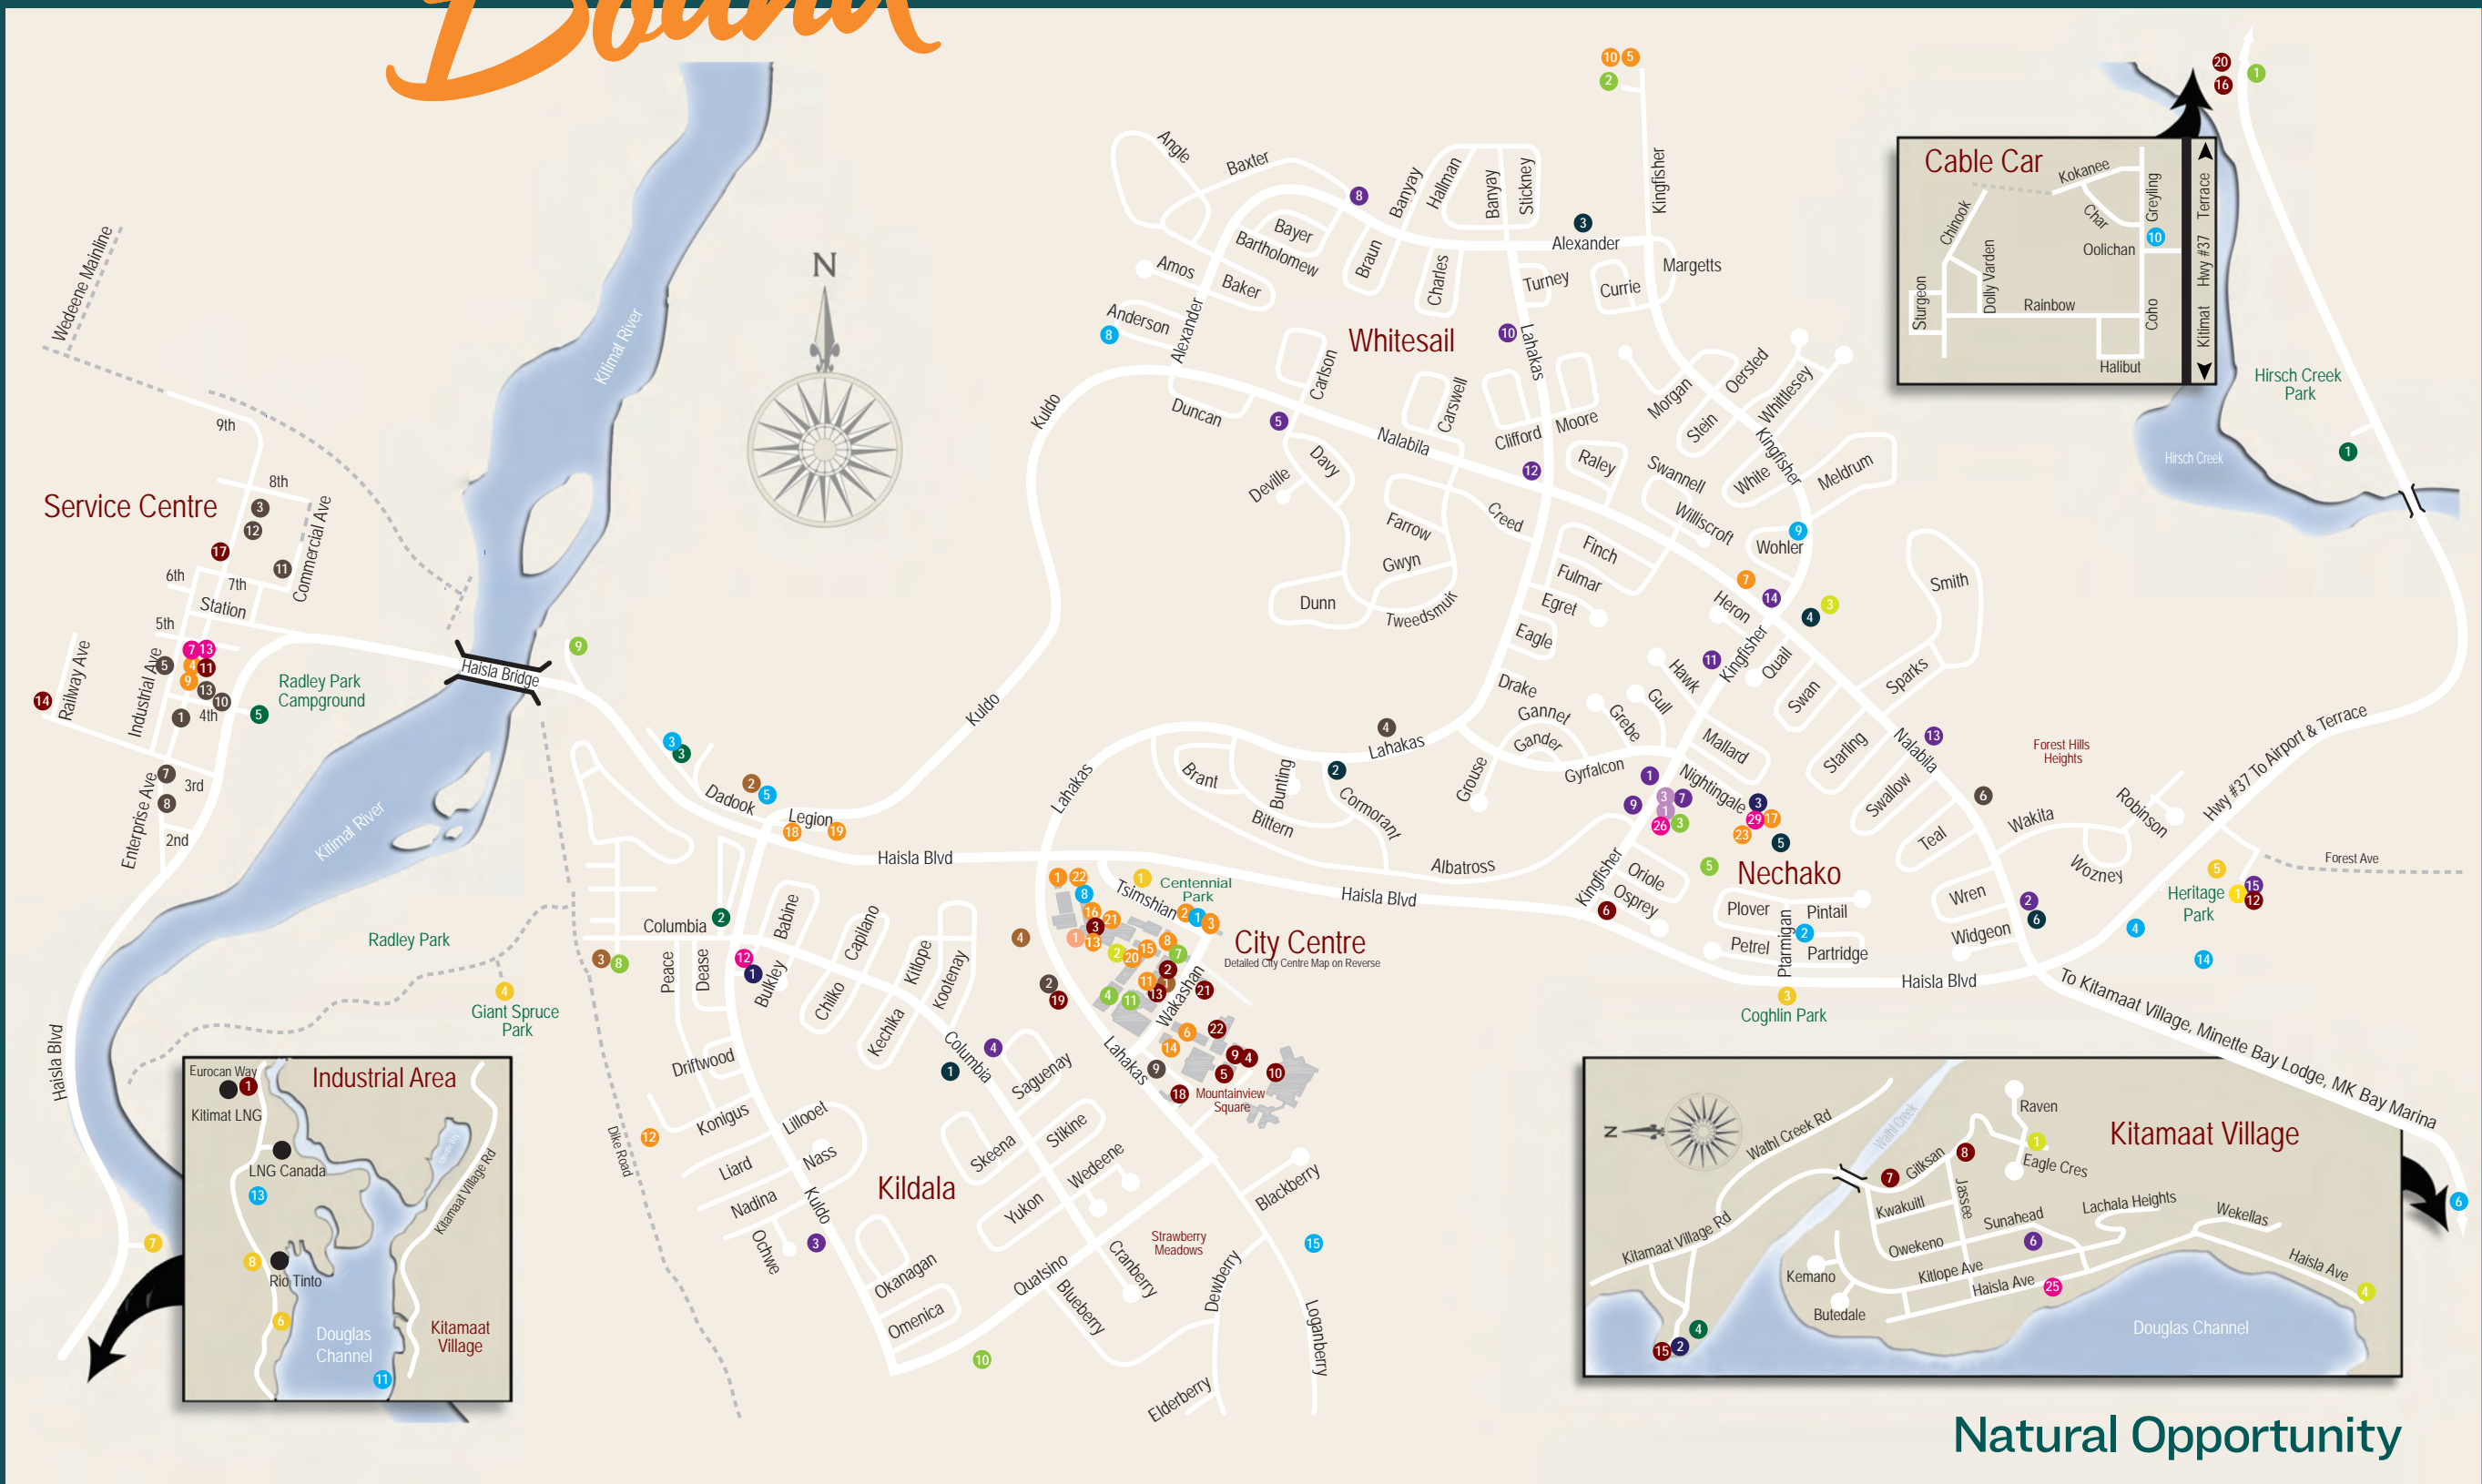

2nd St.....	A3	Kechika St.....	D2
3rd St.....	A4	Kemano Cres.....	H1
4th St.....	A4	Kingfisher Ave.....	G3
5th St.....	A4	Kitamaat Village Rd	G1
6th St.....	A5	Kitlope St.....	D3
7th St.....	B5	Kitlope Ave.....	I1
8th St.....	B5	Kokanee Ave.....	I7
9th St.....	A6	Konigus St.....	D2
Albatross Ave.....	G3	Kootenay St.....	D3
Alexander Ave.....	G6	Kuldo Blvd.....	D2
Amos St.....	E6	Kwakwaka'wakw Ave.....	H1
Anderson St.....	E6	Lachala Hts.....	I1
Angle St.....	E7	Legion Rd.....	D3
Babine St.....	D3	Lahakas Blvd.....	E4
Baker St.....	F6	Liard St.....	D2
Banyay Ave.....	G6	Lillooet Cres.....	D2
Bartholomew St.....	F6	Loganberry St.....	F1
Baxter Ave.....	F7	Mallard St.....	G4
Bayer St.....	F6	Margetts St.....	G6
Bittern St.....	F3	Meldrum St.....	H5
Blackberry St.....	F1	Moore St.....	G6
Blueberry Ave.....	E1	Morgan St.....	G6
Brant St.....	F4	Nadina St.....	D1
Braun St.....	D6	Nalabila Blvd.....	H4
Bulkeley St.....	F3	Nass St.....	D2
Bunting St.....	F4	Nightingale St.....	G4
Butedale Cres.....	H1	Ochwe St.....	D1
Capilano St.....	D3	Oersted St.....	H6
Carlson St.....	F6	Okanagan St.....	D1
Carswell St.....	F5	Omenica St.....	D1
Char St.....	I6	Oolichan Ave.....	I6
Charles St.....	G6	Oriole St.....	G3
Chilko St.....	D3	Osprey St.....	G3
Chinook Ave.....	I6	Owekeno St.....	H1
Clifford St.....	G6	Partridge St.....	H3
Coho Ave.....	I6	Peace St.....	C3
Columbia Ave.....	C3	Petrel St.....	H3
Commercial Ave.....	B5	Pintail St.....	H3
Comorant Ave.....	F4	Plover St.....	H3
Cranberry St.....	E1	Ptarmigan St.....	H3
Creed St.....	G5	Quail St.....	H4
Cumie St.....	G6	Quatsino Blvd.....	E1
Dadook St.....	D4	Railway Ave.....	A4
Davy Cres.....	I6	Rainbow Blvd.....	I6
Dease St.....	C3	Raley St.....	G5
Denville Cres.....	F5	Raven Cres.....	I2
Dewberry St.....	F1	Robinson St.....	I3
Dolly Varden St.....	I6	Saguenay St.....	E2
Drake St.....	G4	Steena St.....	E2
Driftwood St.....	D2	Smith St.....	I5
Duncan St.....	E6	Sparks Ave.....	H4
Dunn St.....	F5	Staring St.....	H4
Eagle Cres.....	I2	Station St.....	A4
Eagle St.....	G4	Stein St.....	H5
Egret St.....	G5	Stickney St.....	G7
Elderberry St.....	E1	Stikine St.....	E2
Enterprise Ave.....	A4	Sturgeon St.....	H6
Eurocan Way.....	A2	Sunahed Ave.....	I1
Farrow St.....	F5	Swallow St.....	H4
Finch St.....	G5	Swan St.....	H4
Fulmar St.....	G5	Swannell St.....	G5
Gender Cres.....	G4	Teal St.....	H3
Gannet Cres.....	G4	Tsimshian Blvd.....	E3
Gilksan Ave.....	H2	Turney St.....	G6
Grebe St.....	G4	Tweedsmuir Ave.....	F5
Greyling Ave.....	I7	Wakashan Ave.....	E3
Grouse St.....	G4	Wakita Ave.....	I3
Gull St.....	G4	White St.....	H5
Gwyn St.....	F5	Whittlesey St.....	H6
Gyr Falcon Ave.....	G4	Widgeon St.....	I3
Haisla Blvd.....	F3	Willisroft St.....	G5
Haisla Ave.....	J1	Wohler St.....	H5
Halibut St.....	I6	Wozney St.....	I3
Hallman St.....	G7	Wren St.....	I3
Hawk St.....	G4	Yukon St.....	E1
Heron St.....	H4		
Industrial Ave.....	A4		
Jassee St.....	H1		

Natural Opportunity